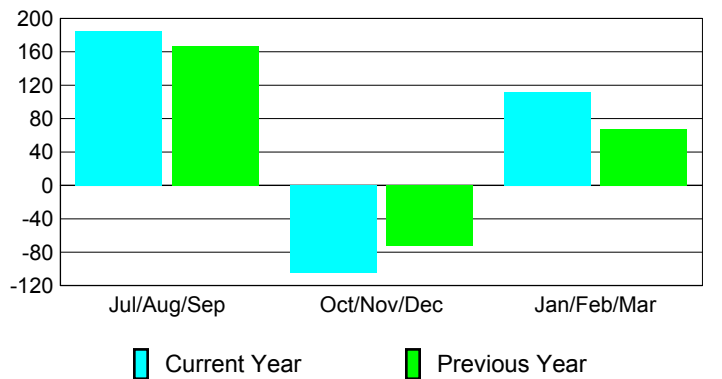

Membership Results 2009-2010

Membership 2008-2009

Month	Net Memb	Actual New	Actual Dropped	Gain/Loss of	Gain/Loss of
	Goal	Memb	Memb	Memb	Memb
Jul/Aug/Sep	70	189	-4	185	167
Oct/Nov/Dec	-20	6	-111	-105	-73
Jan/Feb/Mar	70	113	-1	112	68
Totals	120	308	-116	192	162

Membership Results 2009-2010

Goal, New, Dropped, Gain/Loss

Comparison of Membership Gain/Loss

Current Year Compared to the Previous Year

Gender Comparison 2009-2010

Jul/Aug/Sep

Oct/Nov/Dec

Jan/Feb/Mar