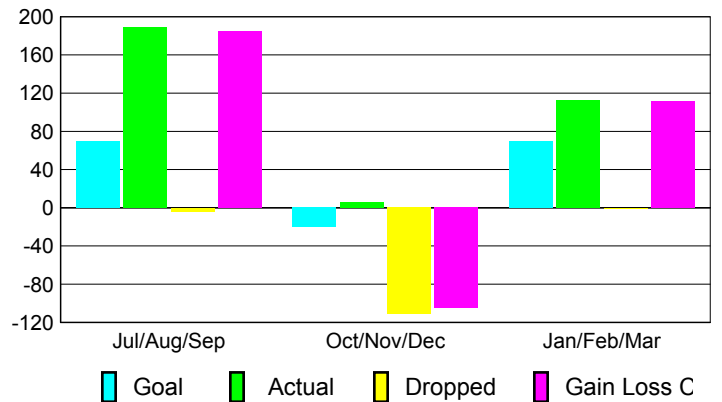

Membership Results 2009-2010

Goal, New, Dropped, Gain/Loss

Comparison of Membership Gain/Loss

Current Year Compared to the Previous Year