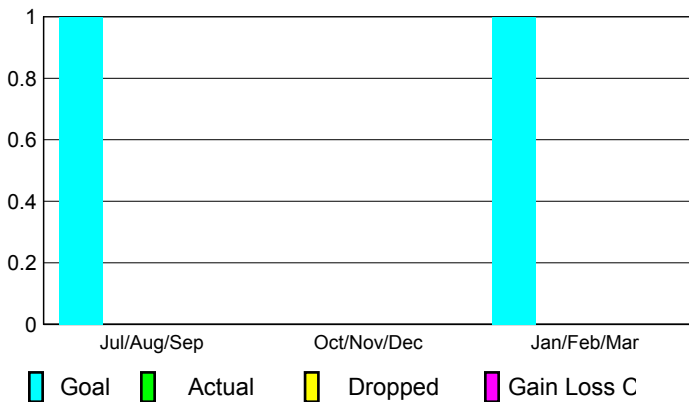

2009-2010 GMT Quarterly Report for District (or Undistricted) **District 300A3**

GMT: **PEI-JEN CHEN**

Location: **M.D. 300 Taiwan**

GMT CA: **5**

CLUBS

Club Results 2009-2010

Clubs 2008-2009

Month	New Club	Actual New	Actual Dropped	Gain/Loss of	Gain/Loss of
	Goal	Clubs	Clubs	Clubs	Clubs
Jul/Aug/Sep	1	0	0	0	1
Oct/Nov/Dec	0	0	0	0	-1
Jan/Feb/Mar	1	0	0	0	0
Totals	2	0	0	0	0

Club Results 2009-2010

Goal, New, Dropped, Gain/Loss

Comparison of Club Gain/Loss

Current Year Compared to the Previous Year

YTD Status Quo Clubs 2009-2010

Status Quo Clubs Compared to Status Quo Members

MEMBERSHIP